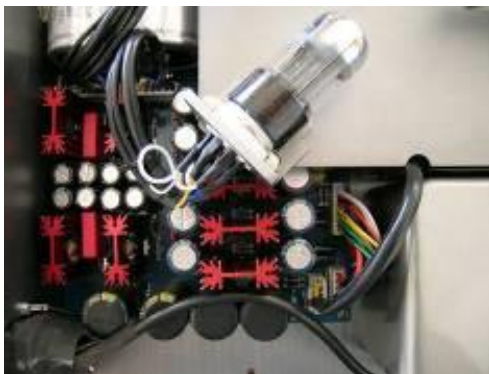

**PURE
BLACK
845PP**

*TEΛΙΚΟΙ ΕΝΙΣΧΥΤΕΣ MONOBLOCK -845 Push-Pull 2 x 845-2A3-6SN7
Interstage Transformer . Push-Pull 2 x 88 Watt. II-C CORE Transformers
Hard wired. Special capacitors. **The Absolute Reference** .*

14.400