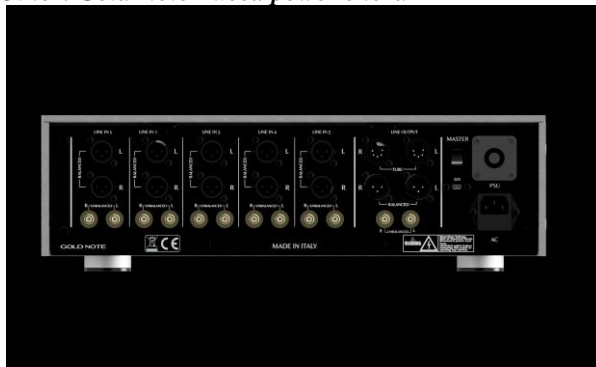

Upgrades :

TUBE-1012: Class-A 12 Tubes output stage with inductive tube power supply

PSU-1250: Dual-Mono 250Watt Super External Power supply

External AC filter: Gold Note Lucca AC distributor

Other: Gold Note Lucca power chord

PA-1175

Stereo Power Amplifier –2 x 175 Watt / 8 Ω .Full balanced selectable RCA or XLR output – Bridged Mono Amplifier for 350 Watt /8 Ω . Adjustable Damping Factor 25-250.

4.770