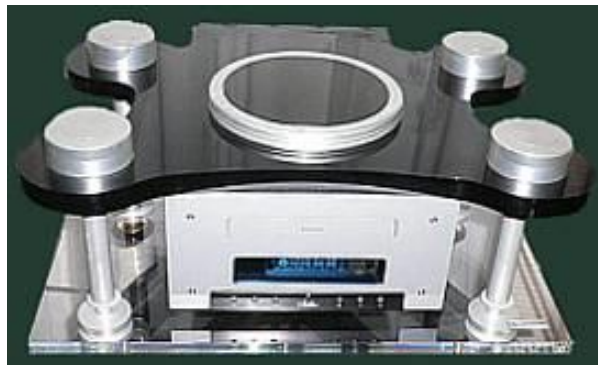

A-3 XO SPECIAL FINISH	REFERENCE MINI MONITOR / LS3/5A TYPE HXEIO MAPLE (ξανθο) WITH MANY STRIPES DARK MAHOGANY HIGH GLOSS WALNUT ITALIAN SEMIGLOSS <i>Διαστάσεις (19x19x30 cm LxDxH)</i> <i>12 κιλα ΑΚΟΥΣΤΙΚΗΣ ΑΝΑΠΤΗΣΗΣ & BASS REFLEX</i>		1.680
SPEAKER STAND	Stand – 75cm height Lacquered – 19x21cm speaker board – Special “X” bass extender design - adjustable aluminum spikes		1.250
GALILEO	Lacquered Rack shelf – 45mm Rack triple layer coupled Lacquered black or white shelf completed with Hourglass machined aluminium and bronze insert feet	Main Shelf Short Feet Shelf Long Feet Shelf	880 880 880
GALILEO Deluxe	Massive Wood Rack shelf – 45mm Rack triple coupled Massive Italian Walnut and S/Steel layer shelf completed with Hourglass machined aluminium and bronze insert feet	Main Shelf Short Feet Shelf Long Feet Shelf	1.480 1.480 1.480

STIBBERT II CD 24 bit / 96 KHZ PLAYER με ΑΝΑΠΤΗΣΗ !
ΛΑΜΙΑΤΟ ΣΤΑΔΙΟ ΕΞΟΔΟΥ- FULL BALANCED
CLASS A` - INVERT PHASE